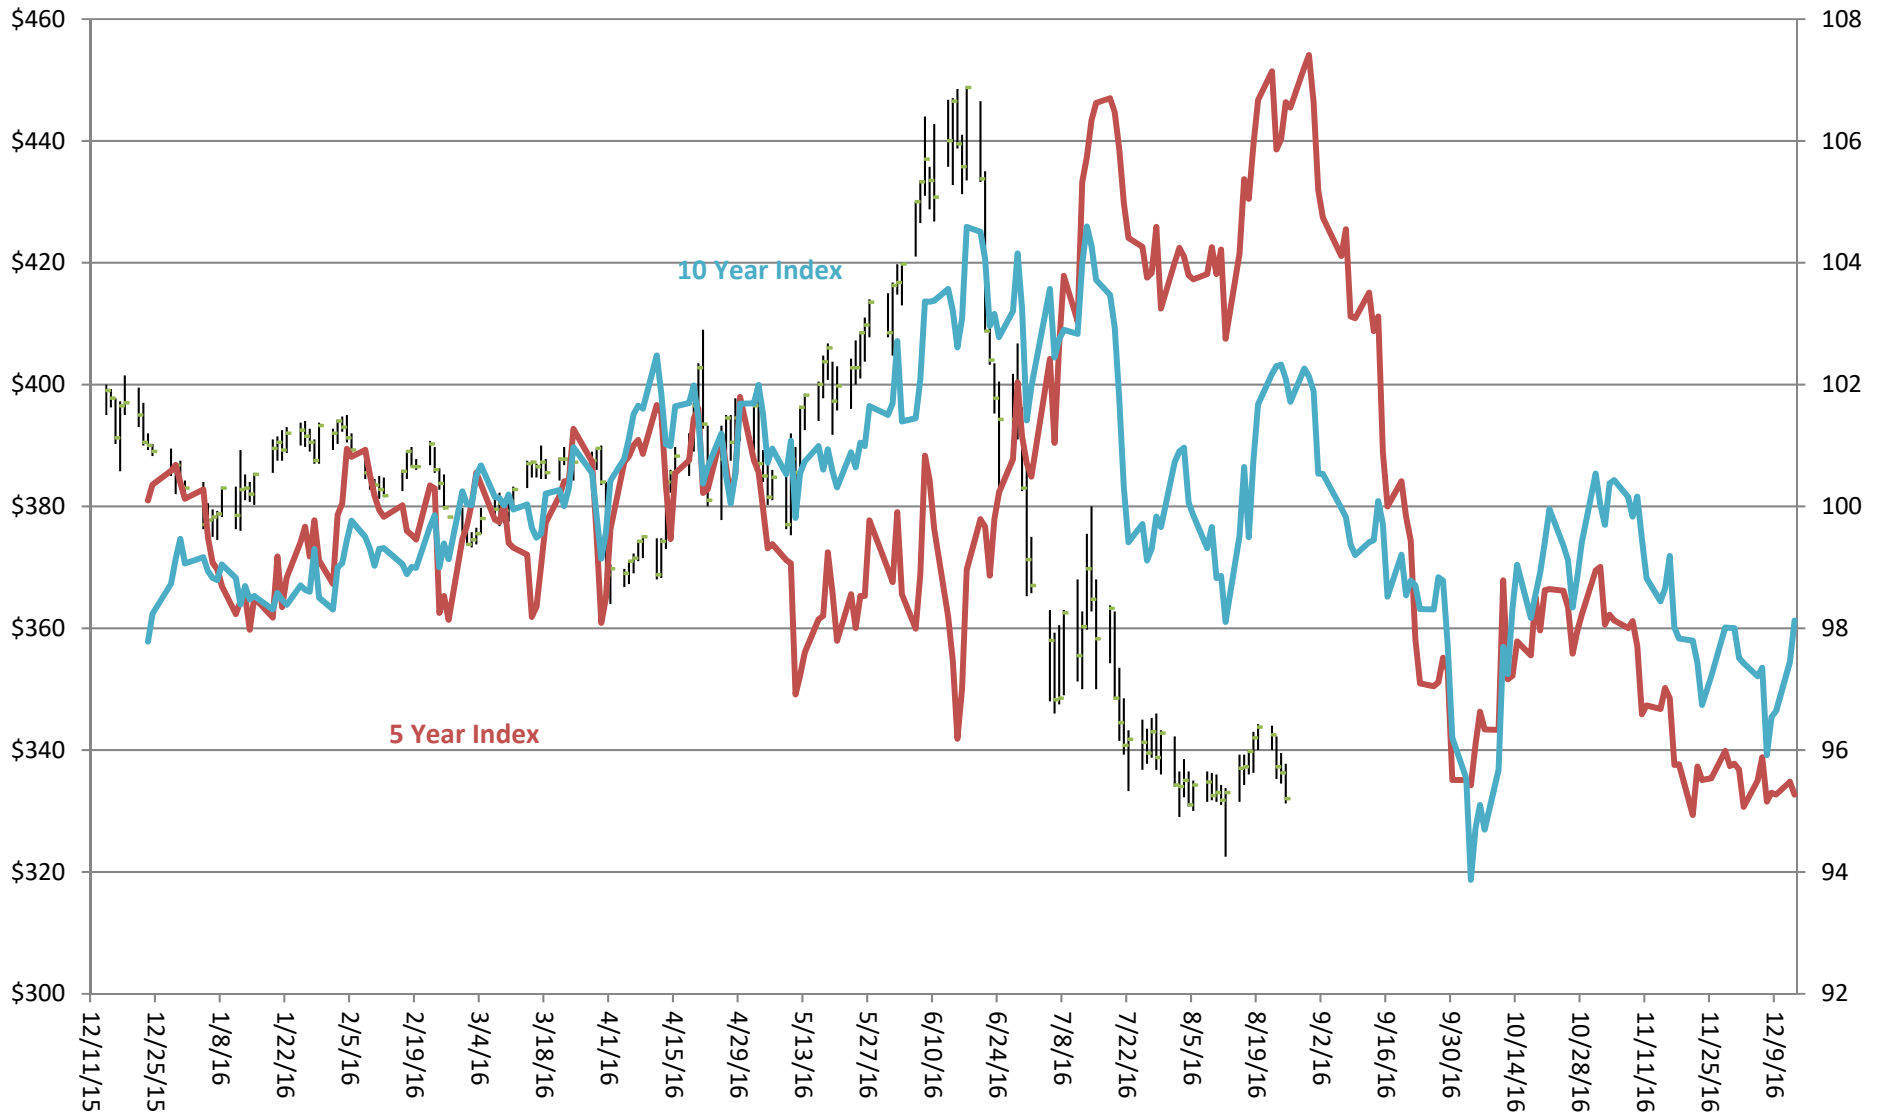

December 2016 CME Corn

As of 8/25/2016

<http://agrisk.tamu.edu>