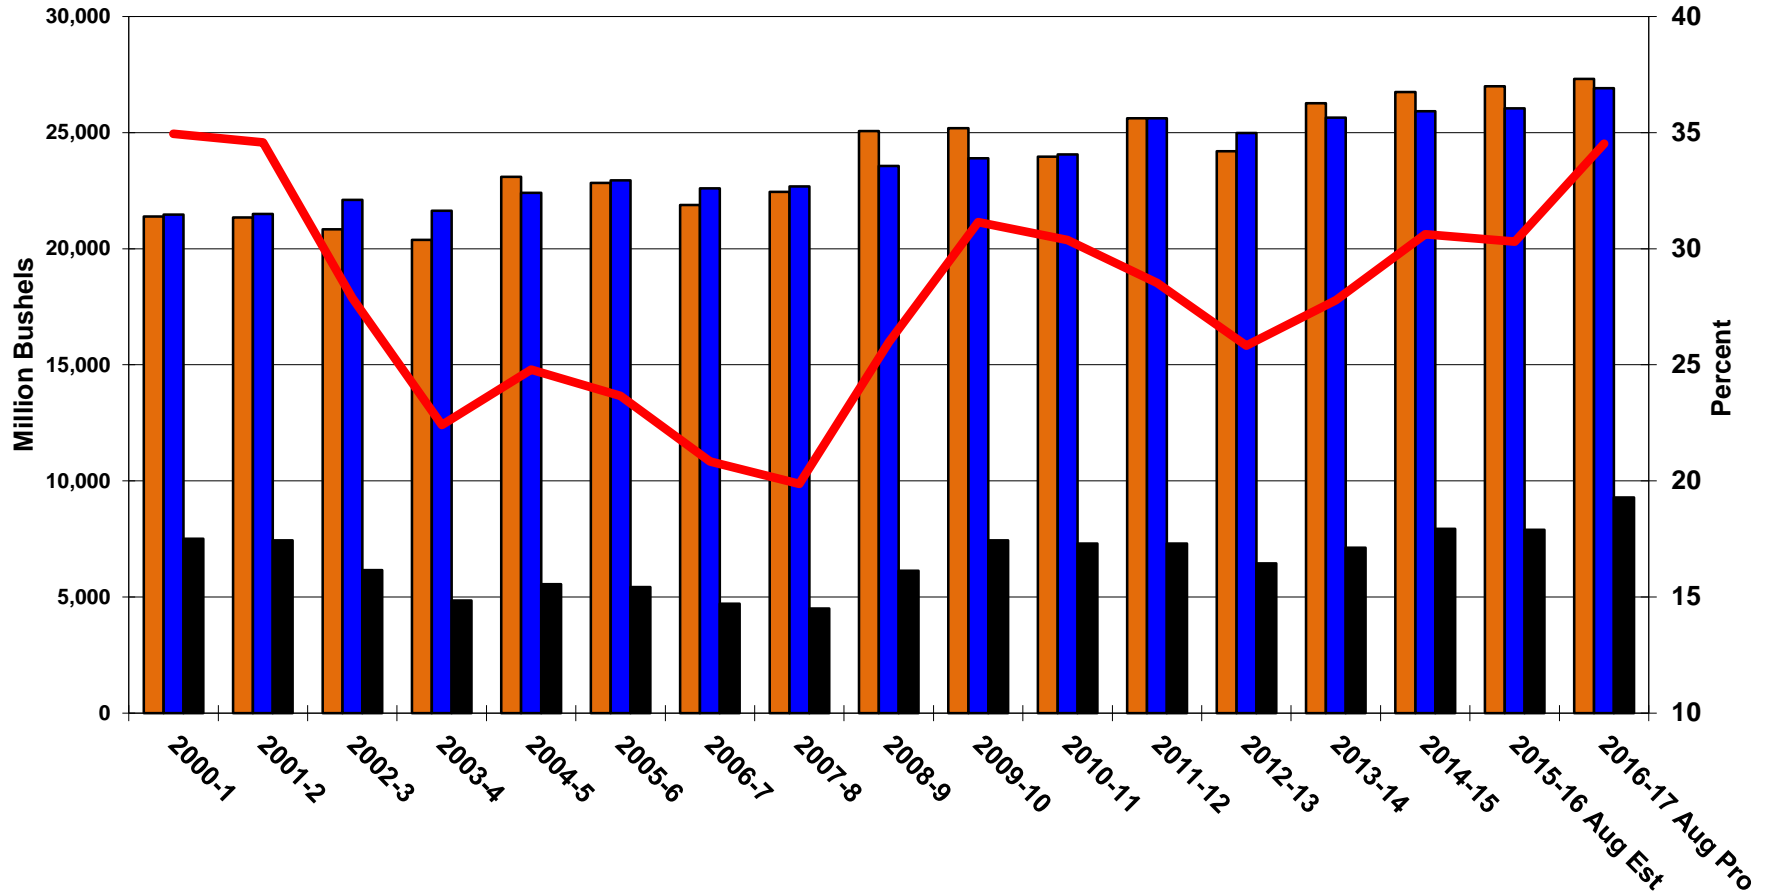

World Wheat Supply & Demand

As of August 12, 2016, USDA-WAOB