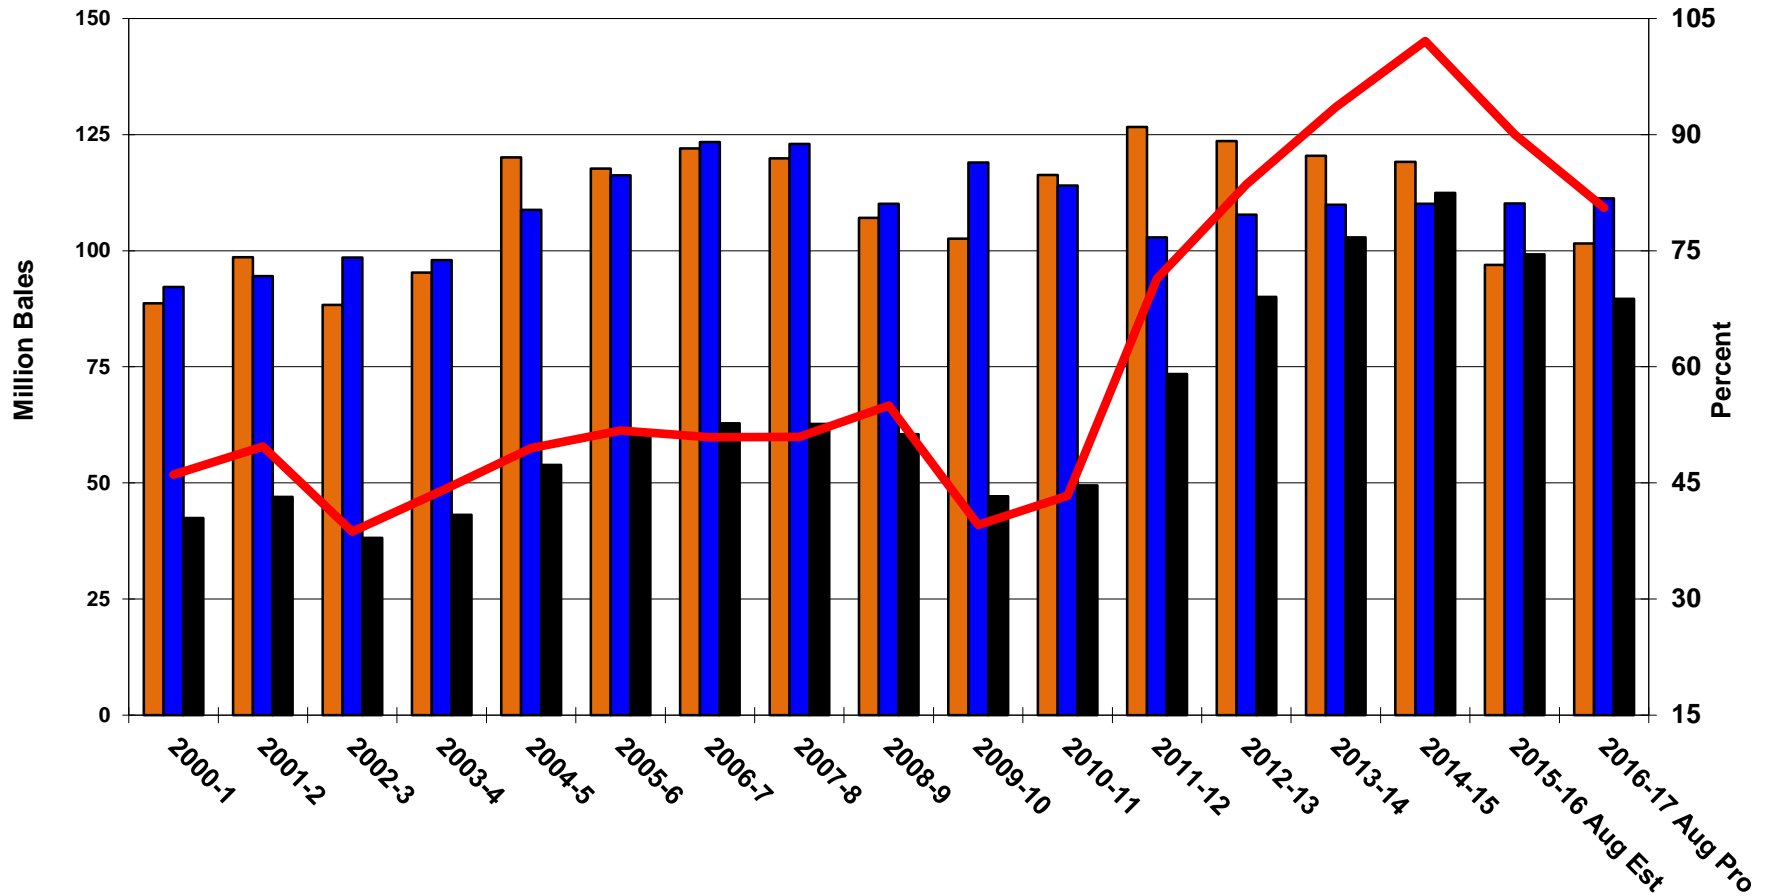

World Cotton Supply & Demand

As of August 12, 2016, USDA-WAOB