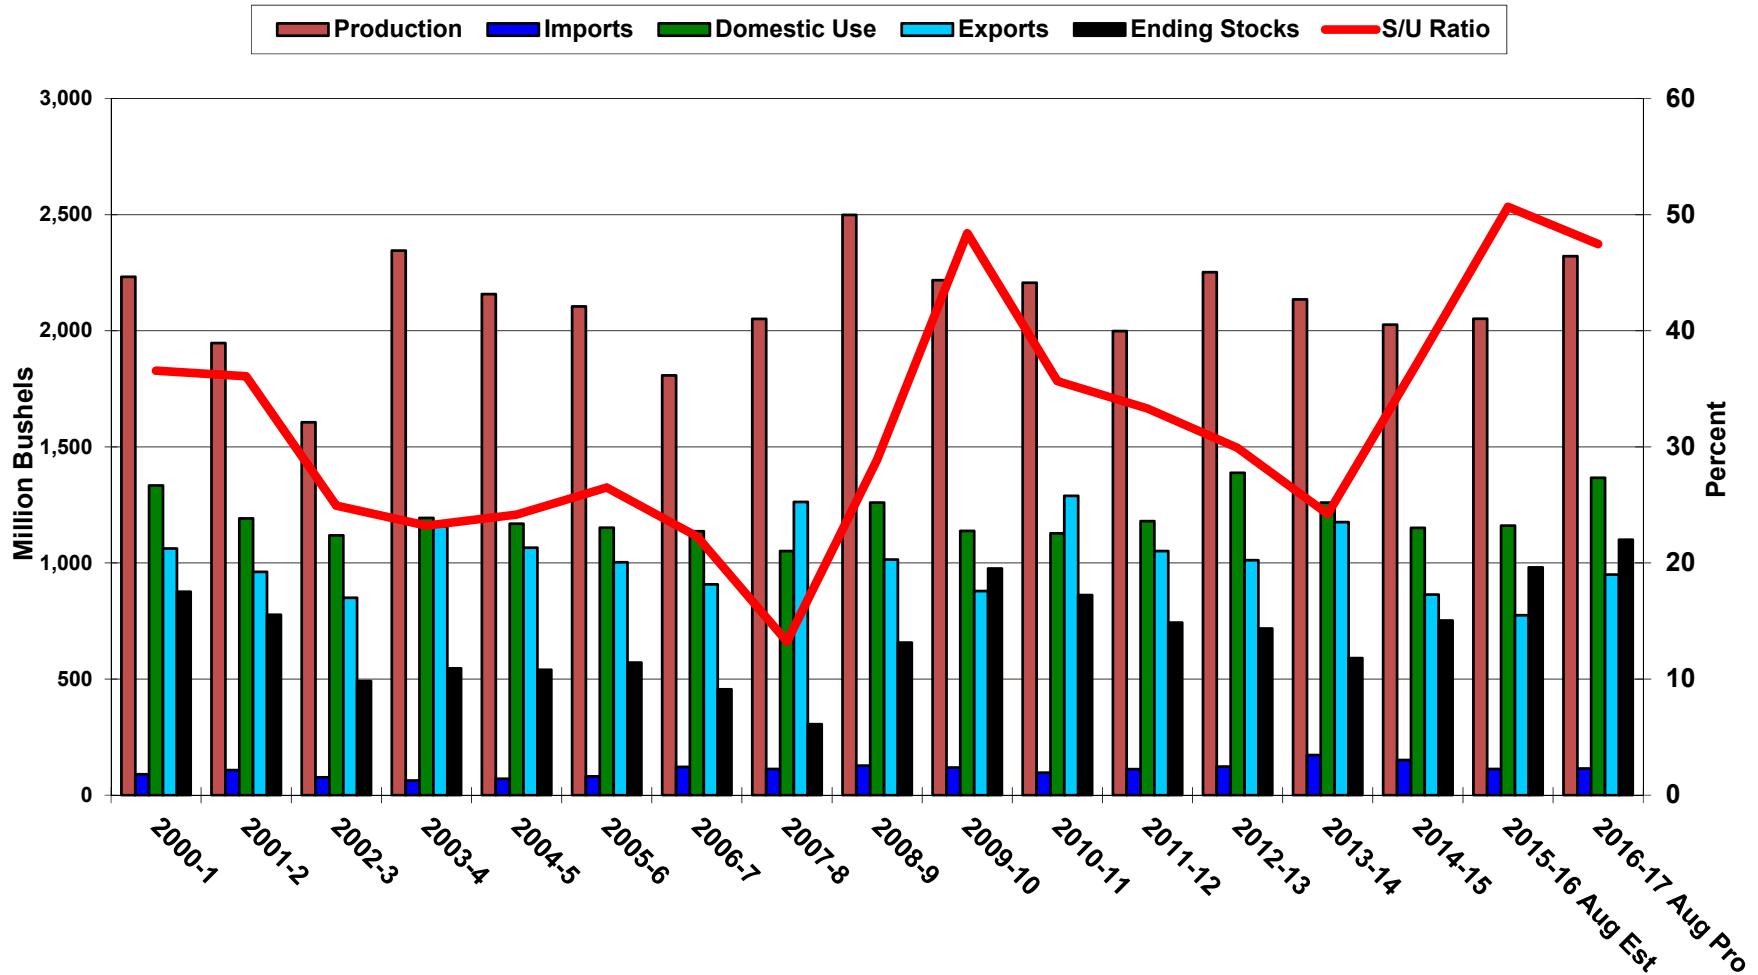

US Wheat Supply & Demand

As of August 12, 2016, USDA-WAOB