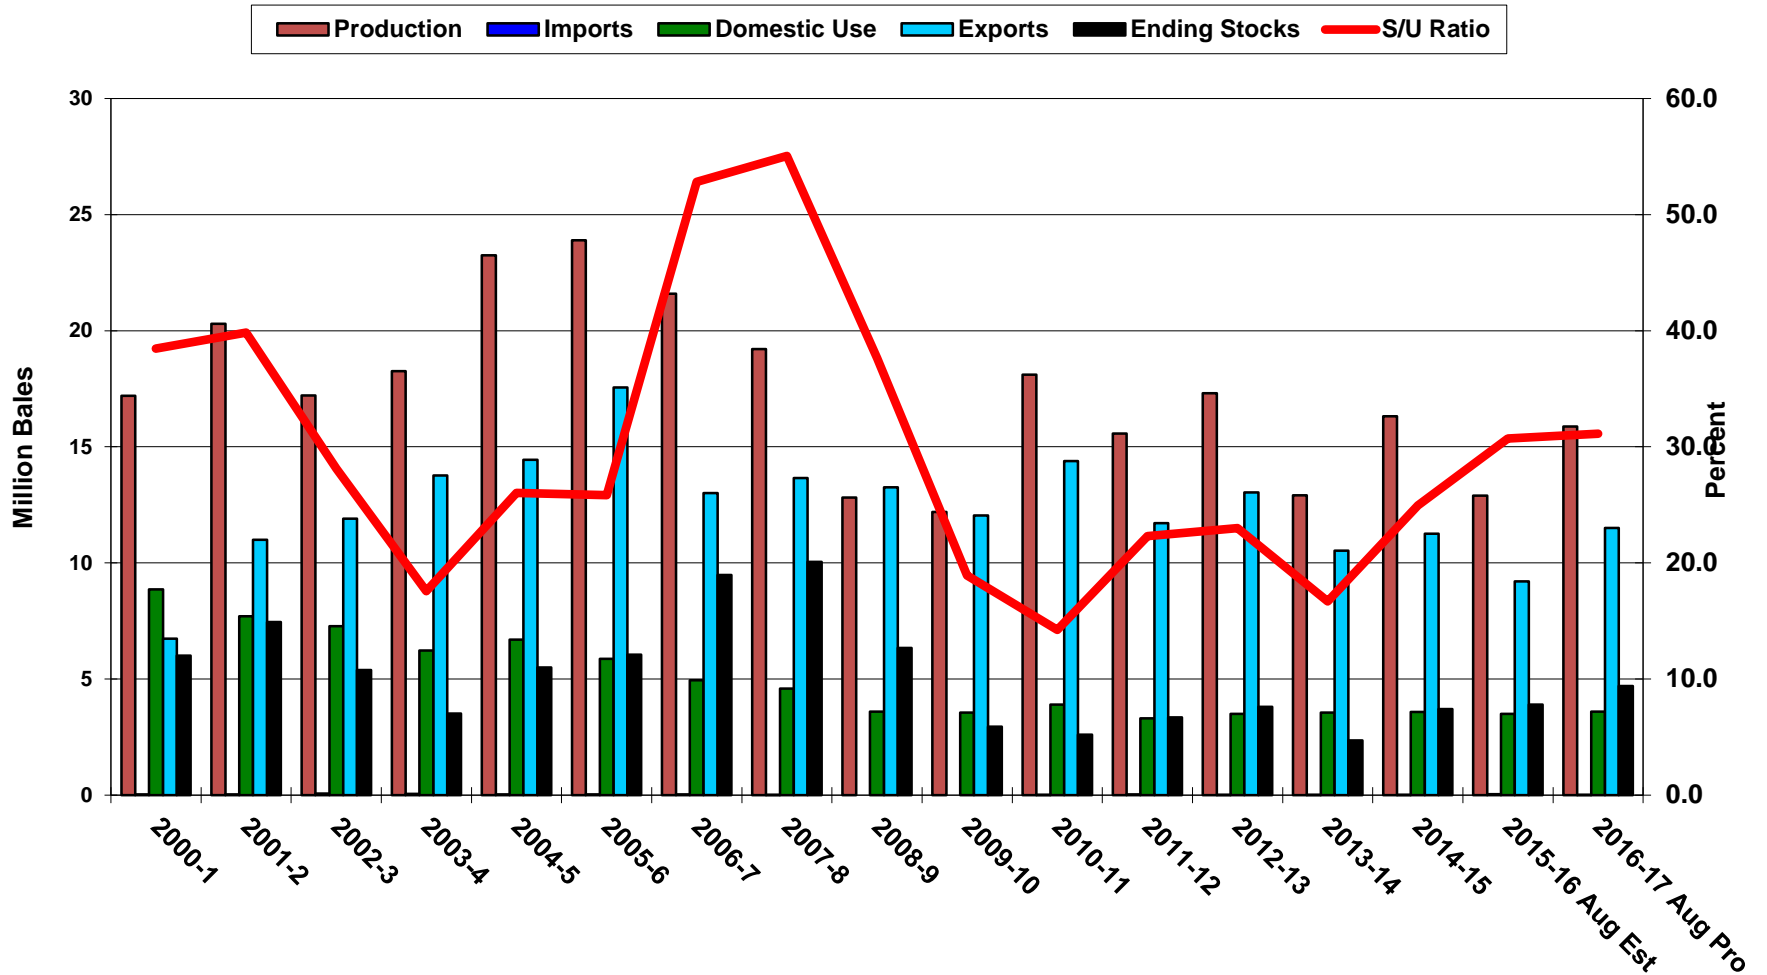

# US Cotton Supply & Demand

As of August 12, 2016, USDA-WAOB