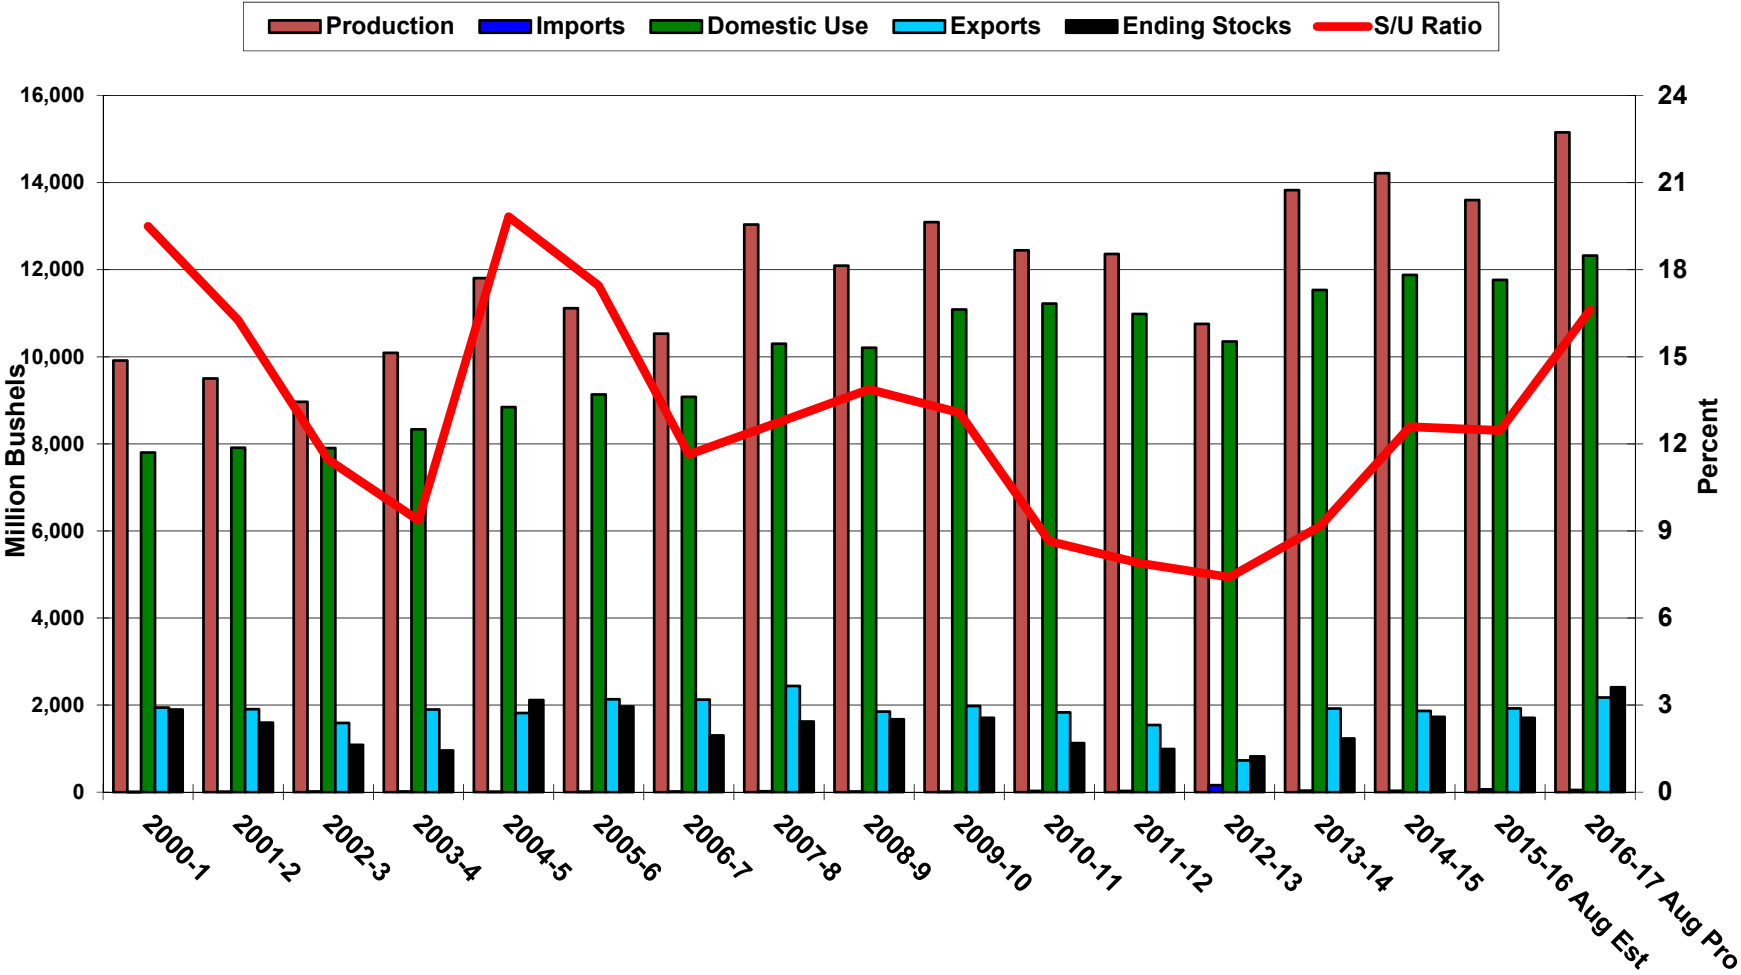

US Corn Supply & Demand

As of August 12, 2016, USDA-WAOB