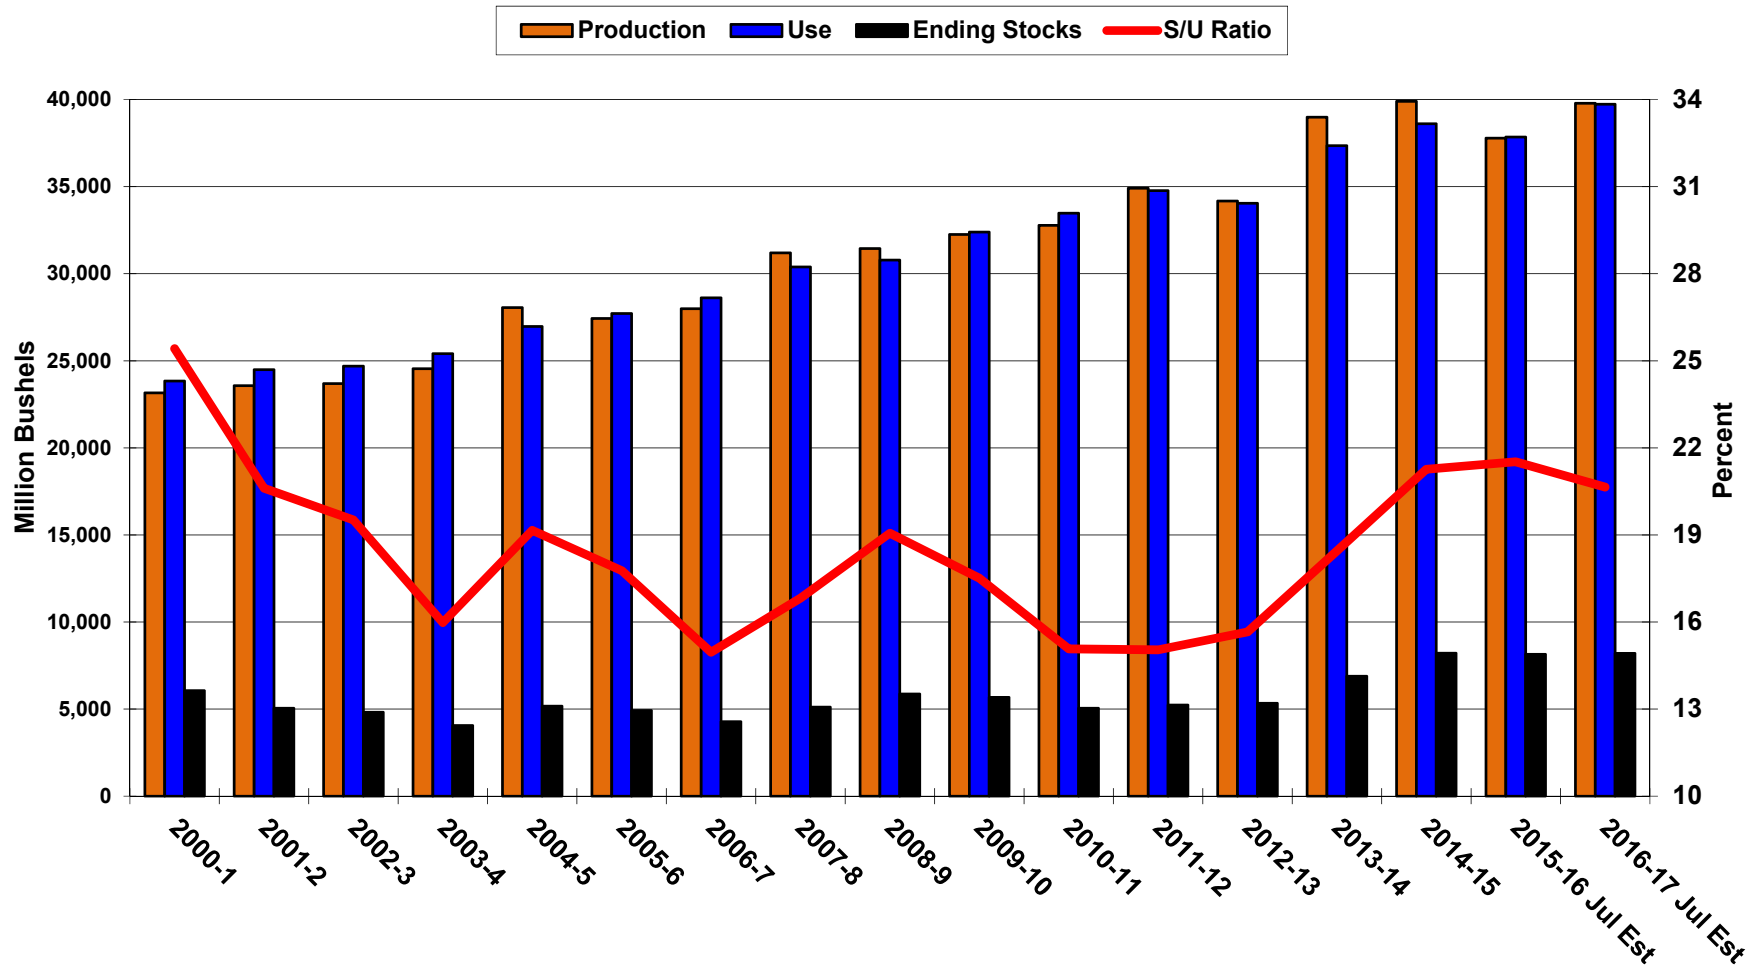

World Corn Supply & Demand

As of July 12, 2016, USDA-WAOB