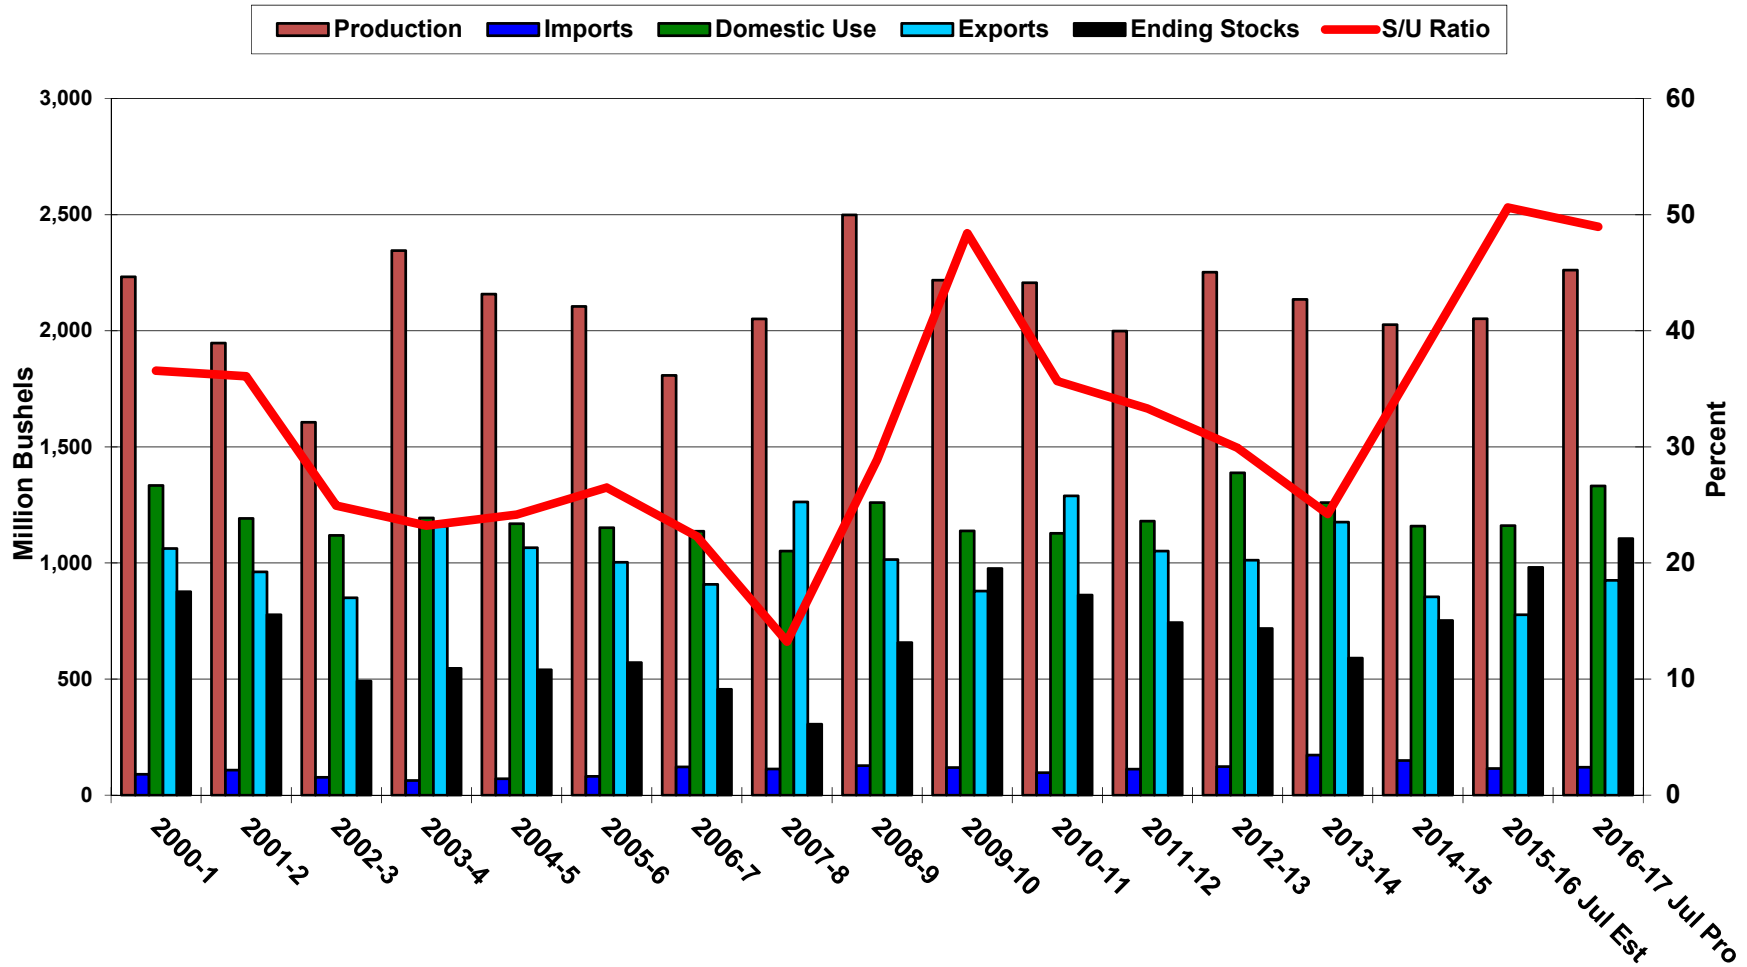

US Wheat Supply & Demand

As of July 12, 2016, USDA-WAOB