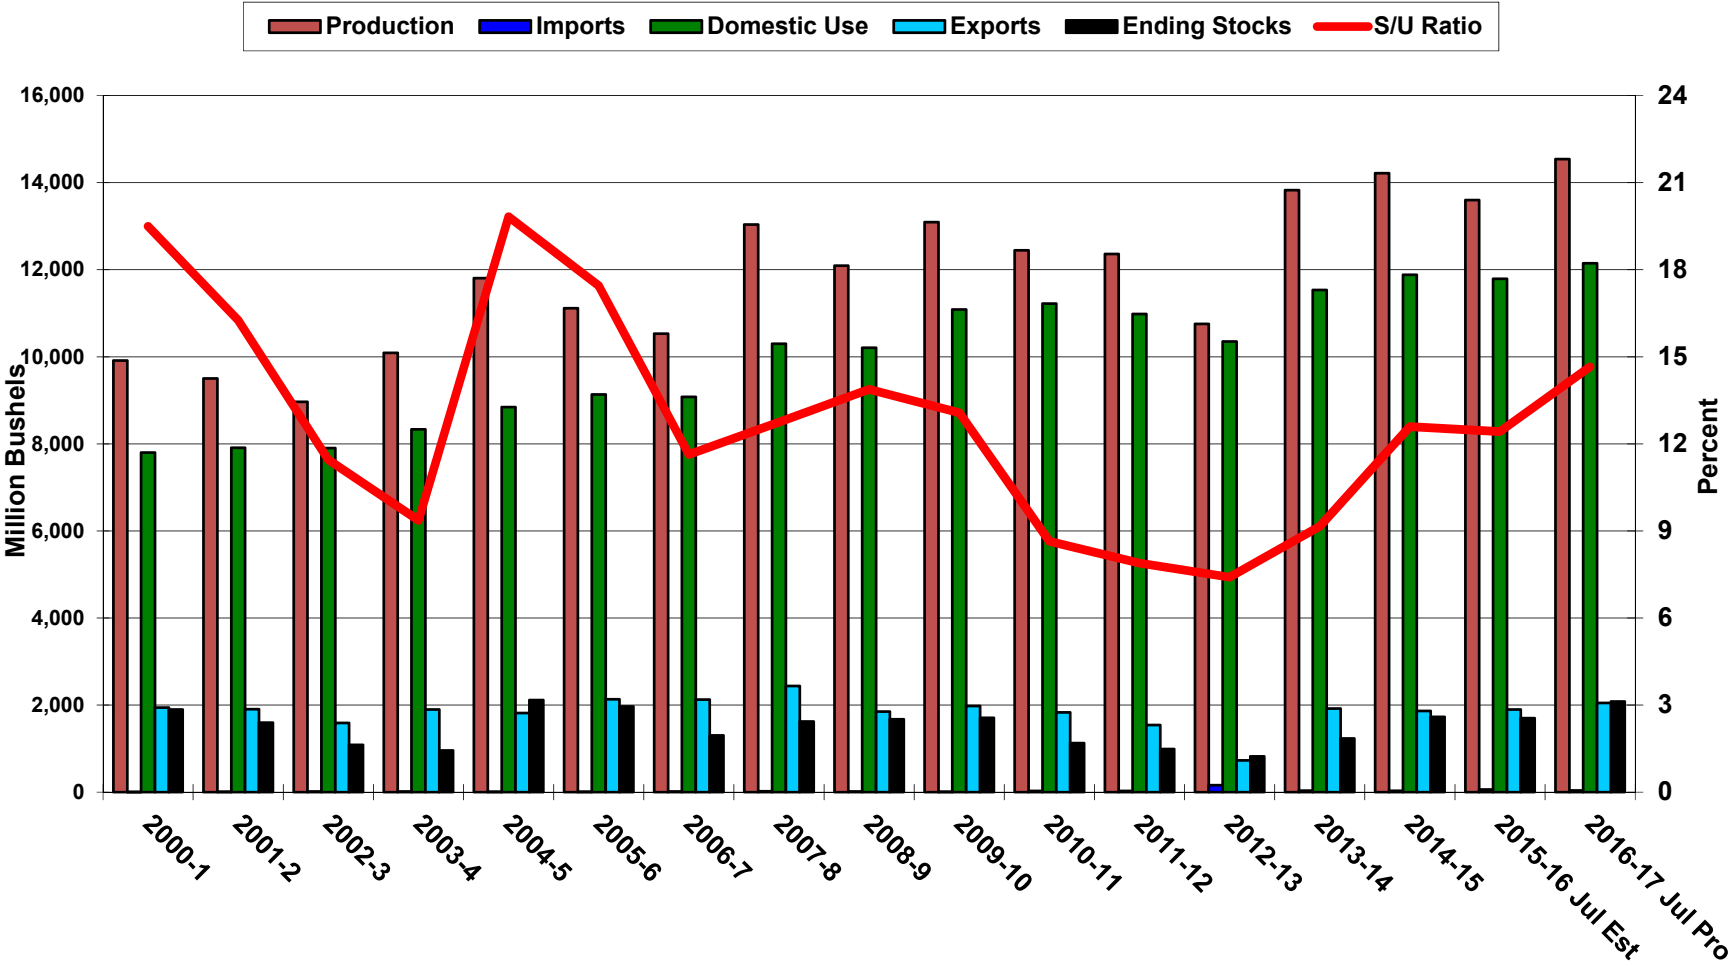

US Corn Supply & Demand

As of July 12, 2016, USDA-WAOB